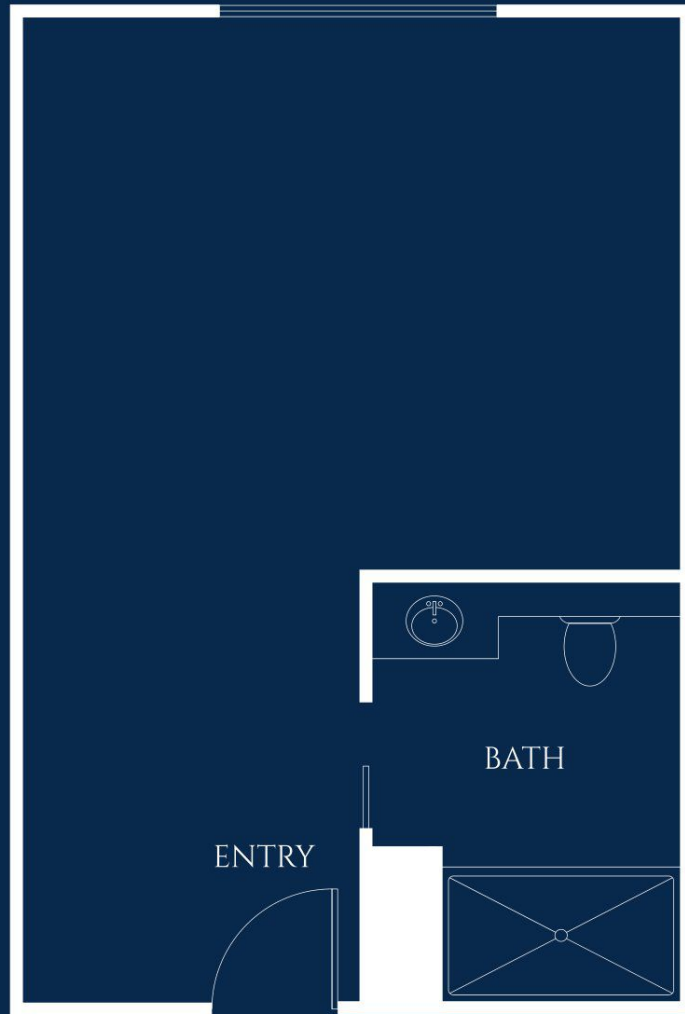

Freesia

STUDIO

STARTING AT 306 SQ. FT.

Floor plan style and size may vary.

IVY PARK
at Walnut Creek