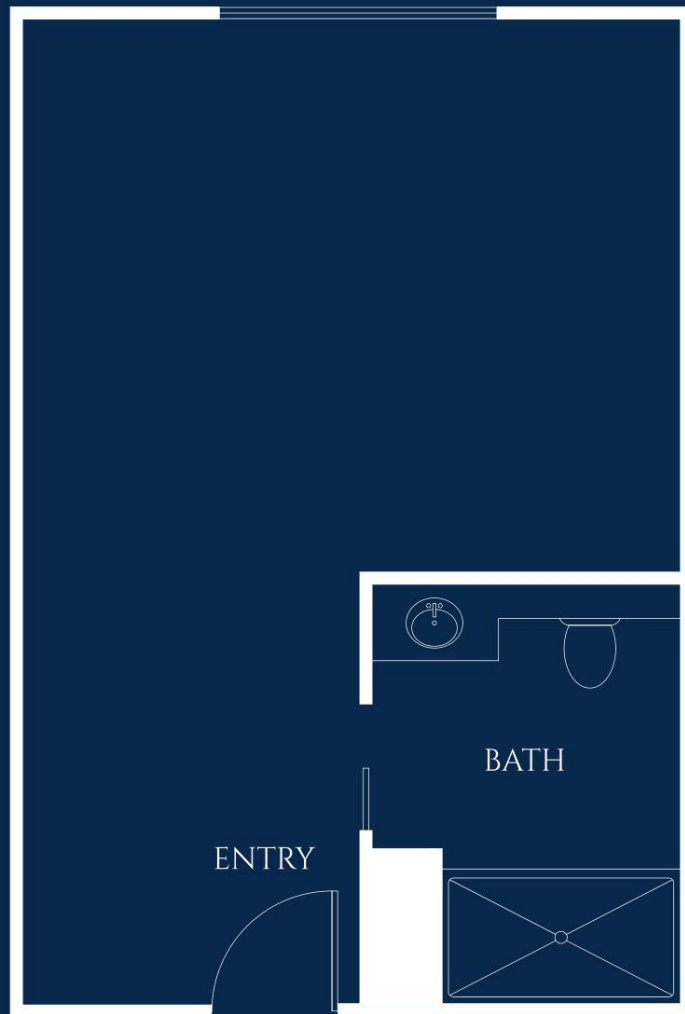

Freesia Suite

STUDIO

STARTING AT 413 SQ. FT.

Floor plan style and size may vary.

IVY PARK
at Walnut Creek