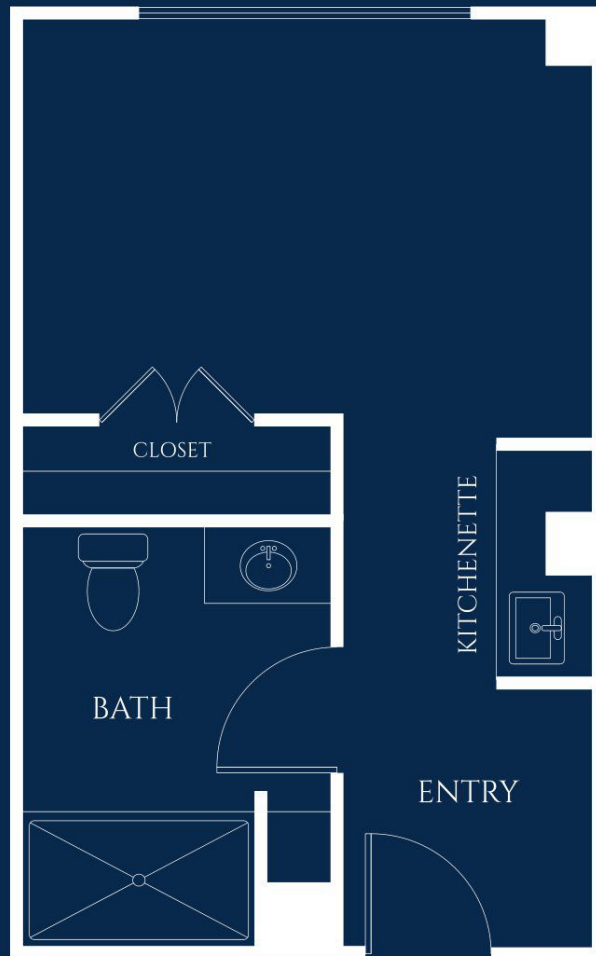

Aster

EVERGREEN MEMORY CARE

PRIVATE STUDIO

STARTING AT 303 SQ. FT.

Floor plan style and size may vary.

IVY PARK
at West Hills