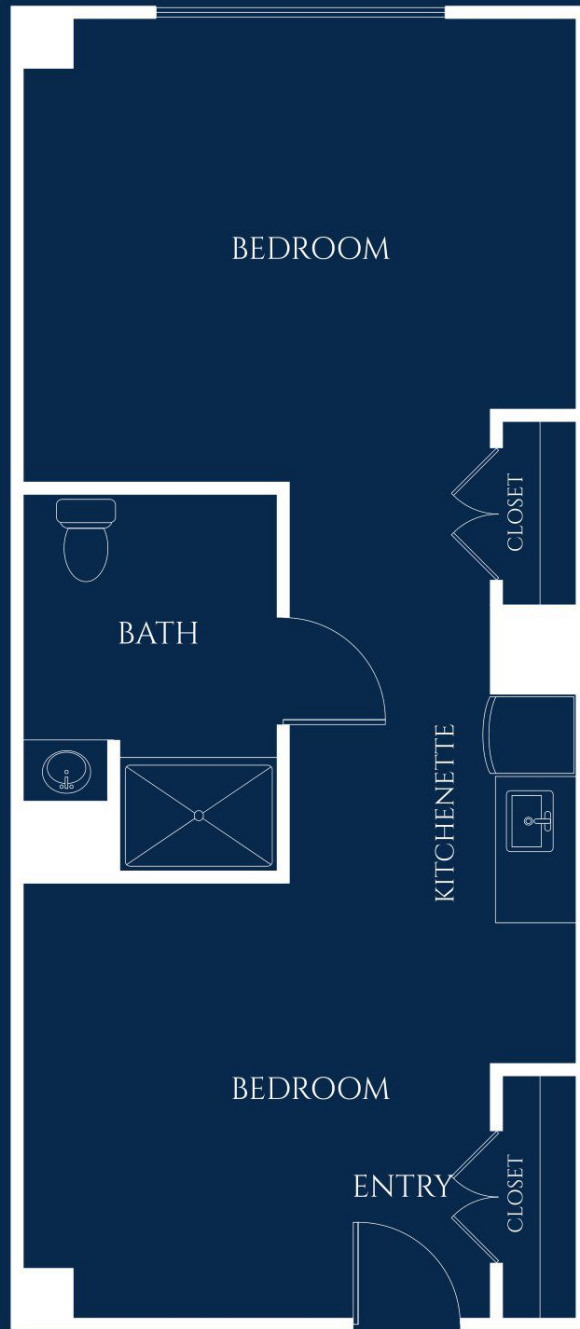

Juniper

EVERGREEN MEMORY CARE

COMPANION SUITE
STARTING AT 409 SQ. FT.

Floor plan style and size may vary.

IVY PARK
at West Hills