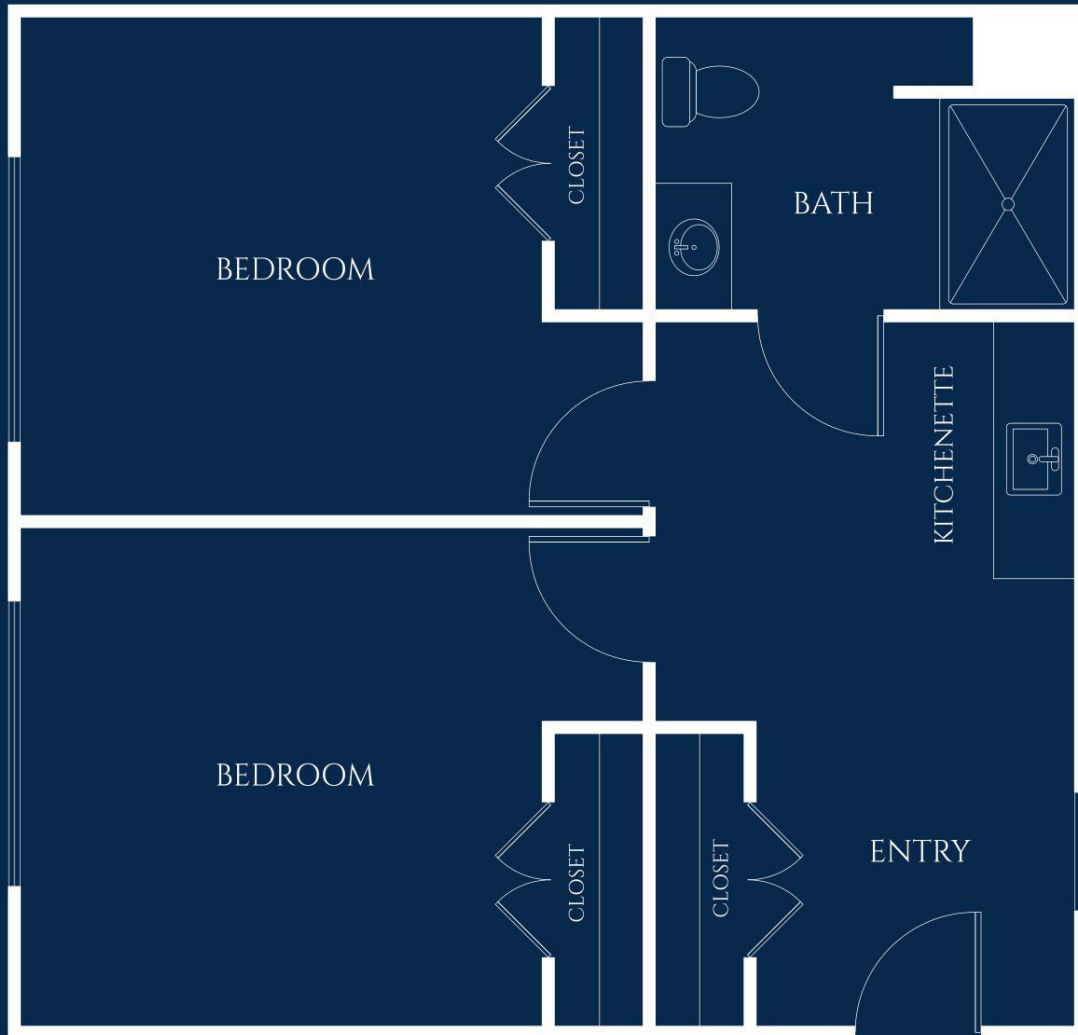

Olive

EVERGREEN MEMORY CARE

COMPANION SUITE

STARTING AT 531 SQ. FT.

Floor plan style and size may vary.

IVY PARK
at West Hills