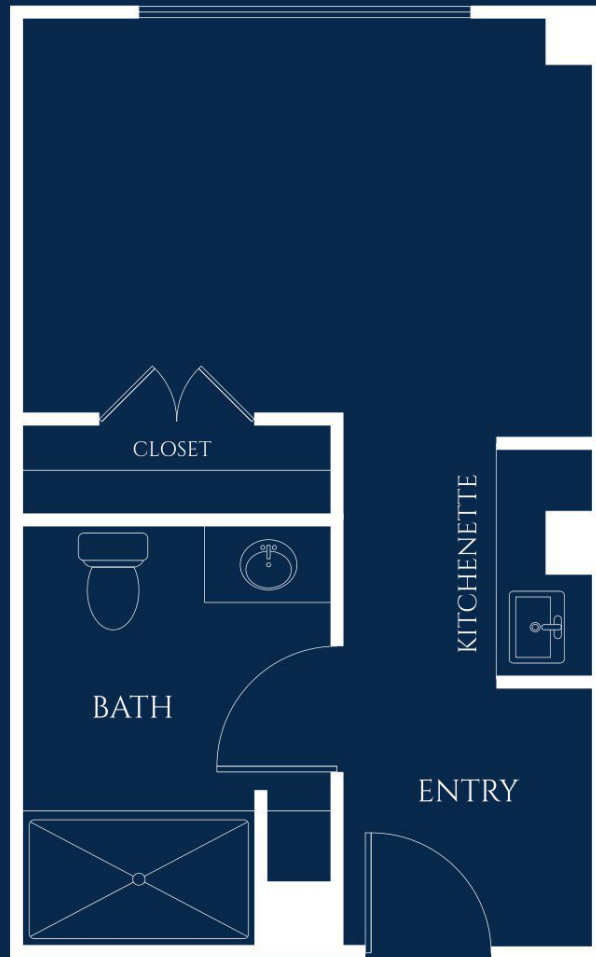

Freesia

STUDIO

STARTING AT 306 SQ. FT.

Floor plan style and size may vary.

IVY PARK
at West Hills