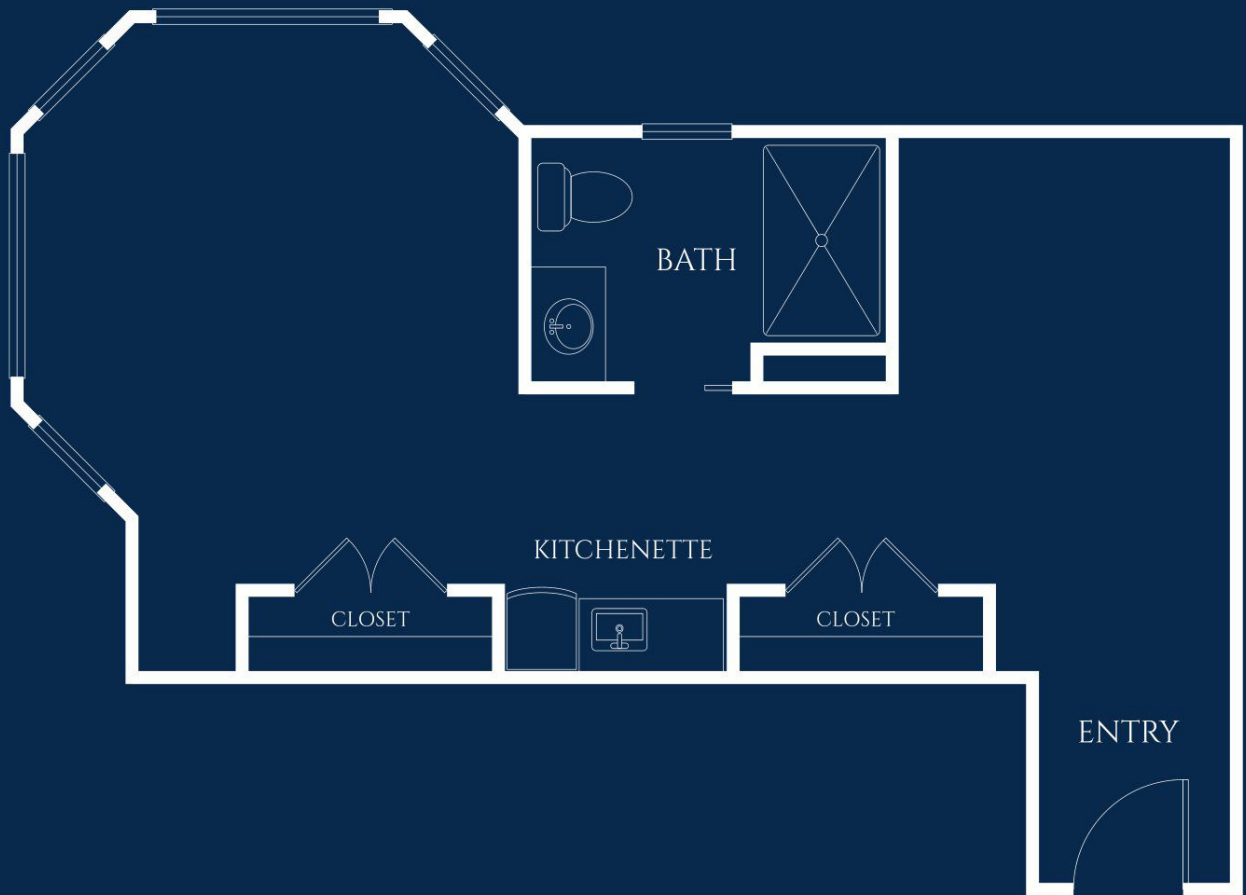

# Camellia

**OPEN ONE BEDROOM**  
STARTING AT 460 SQ. FT.

Floor plan style and size may vary.

**IVY PARK**  
*at West Hills*