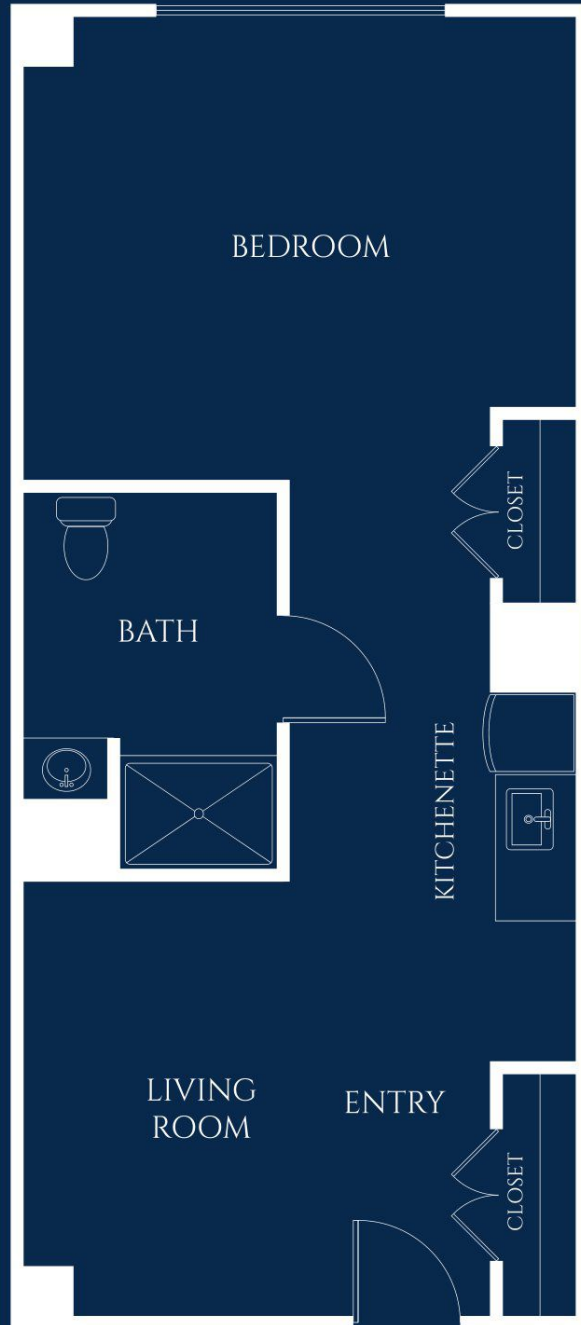

Magnolia

OPEN ONE BEDROOM
STARTING AT 418 SQ. FT.

Floor plan style and size may vary.

IVY PARK
at West Hills