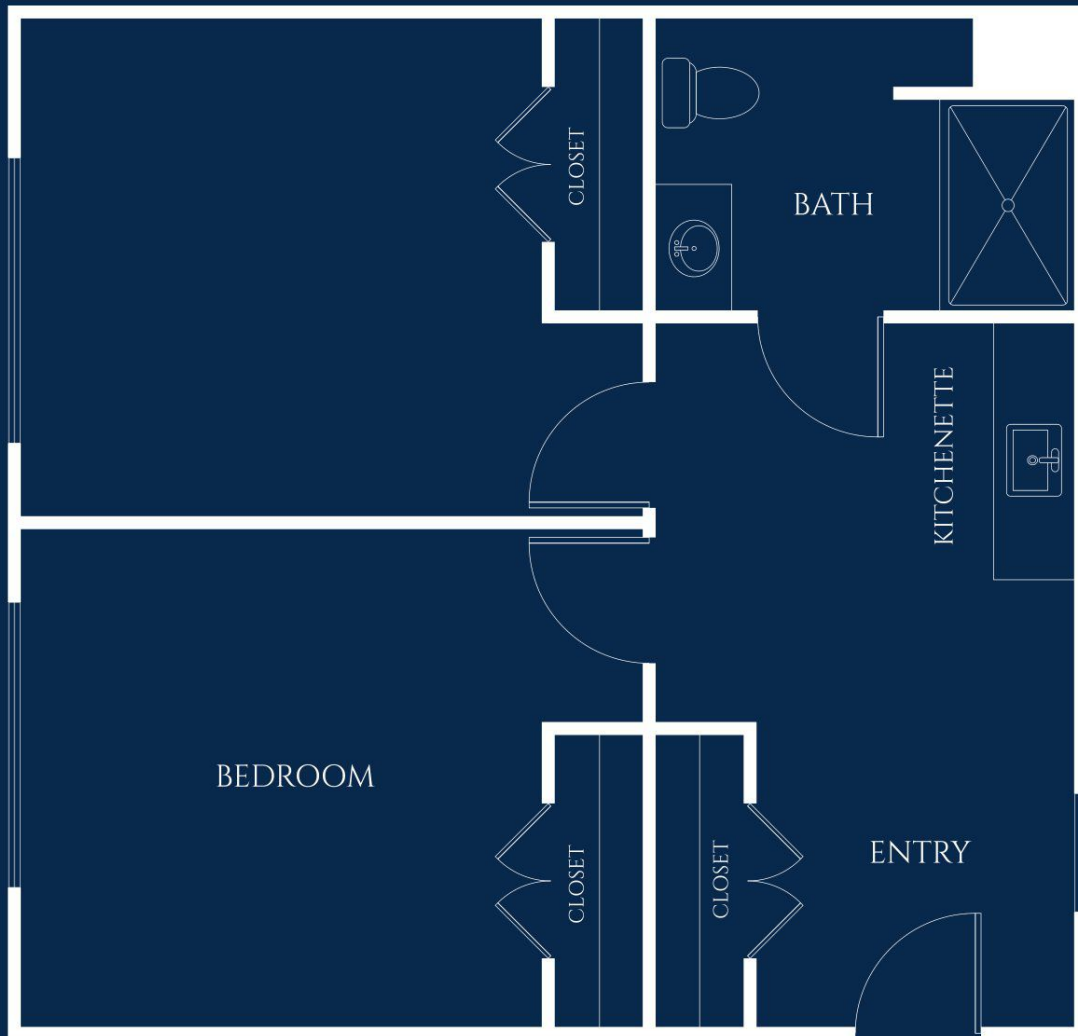

# *Dahlia*

**ONE BEDROOM SUITE**  
STARTING AT 528 SQ. FT.

Floor plan style and size may vary.

**IVY PARK**  
*at West Hills*