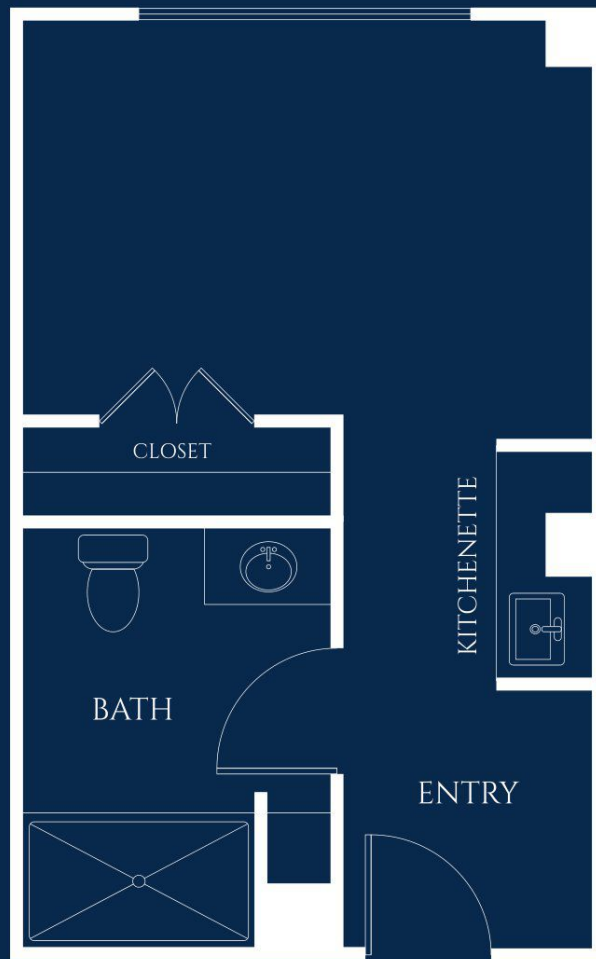

Aster

EVERGREEN MEMORY CARE

PRIVATE STUDIO

STARTING AT 303 SQ. FT.

Floor plan style and size may vary.

IVY PARK
at Woodland Hills