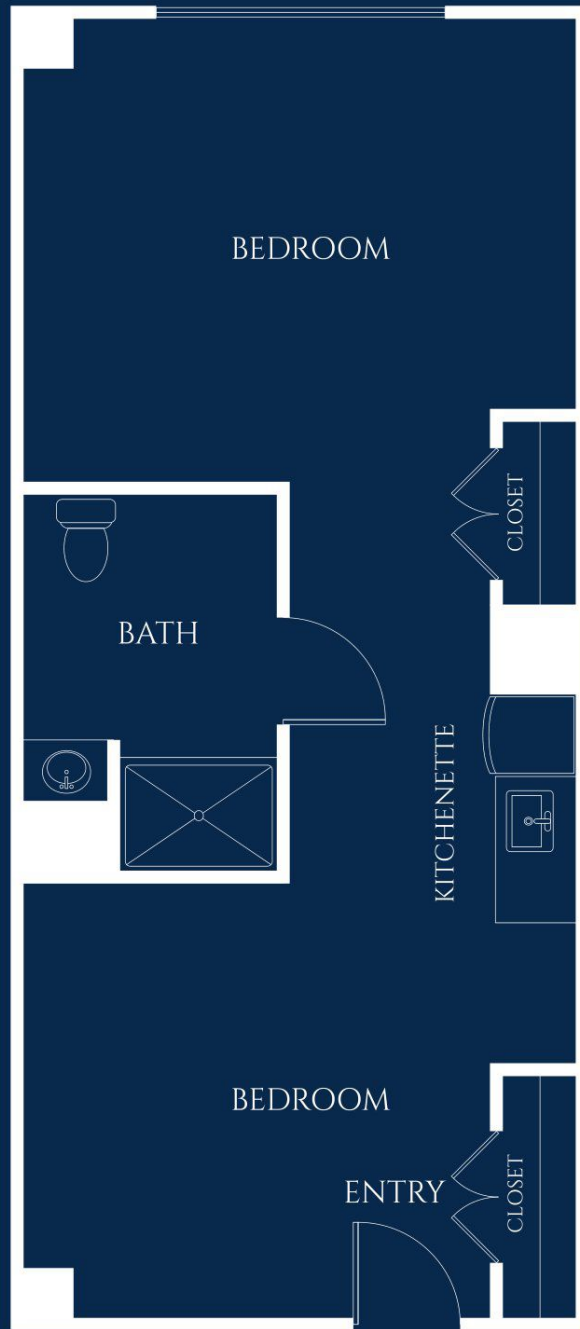

# *Juniper*

EVERGREEN MEMORY CARE

**COMPANION SUITE**  
STARTING AT 409 SQ. FT.

Floor plan style and size may vary.

**IVY PARK**  
*at Woodland Hills*