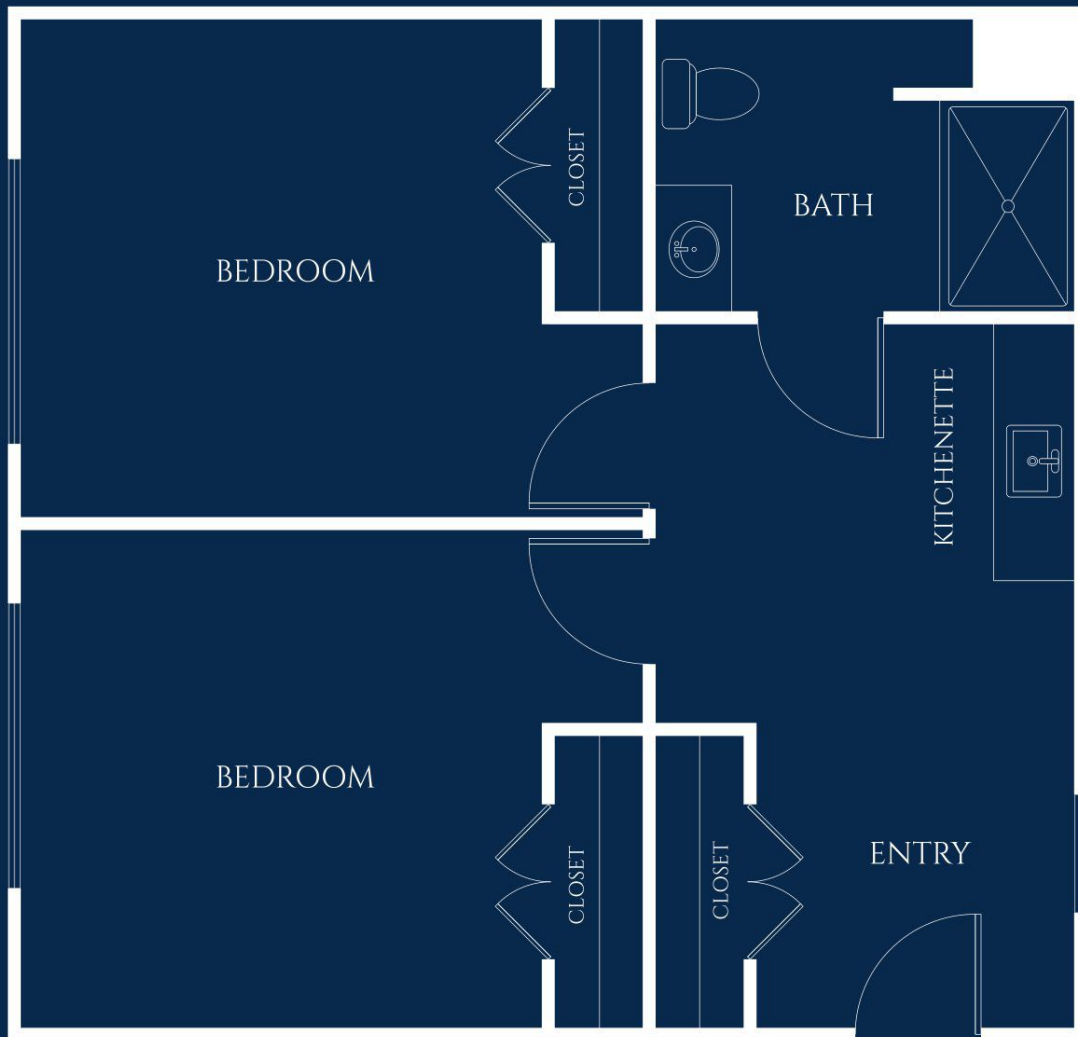

Olive

EVERGREEN MEMORY CARE

COMPANION SUITE

STARTING AT 531 SQ. FT.

Floor plan style and size may vary.

IVY PARK
at Woodland Hills