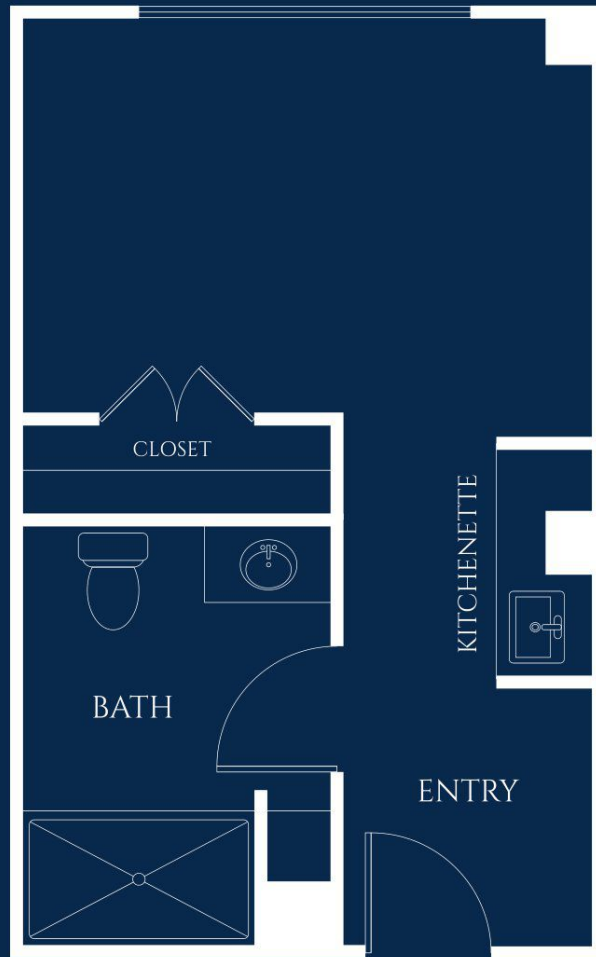

Freesia

STUDIO

STARTING AT 306 SQ. FT.

Floor plan style and size may vary.

IVY PARK
at Woodland Hills