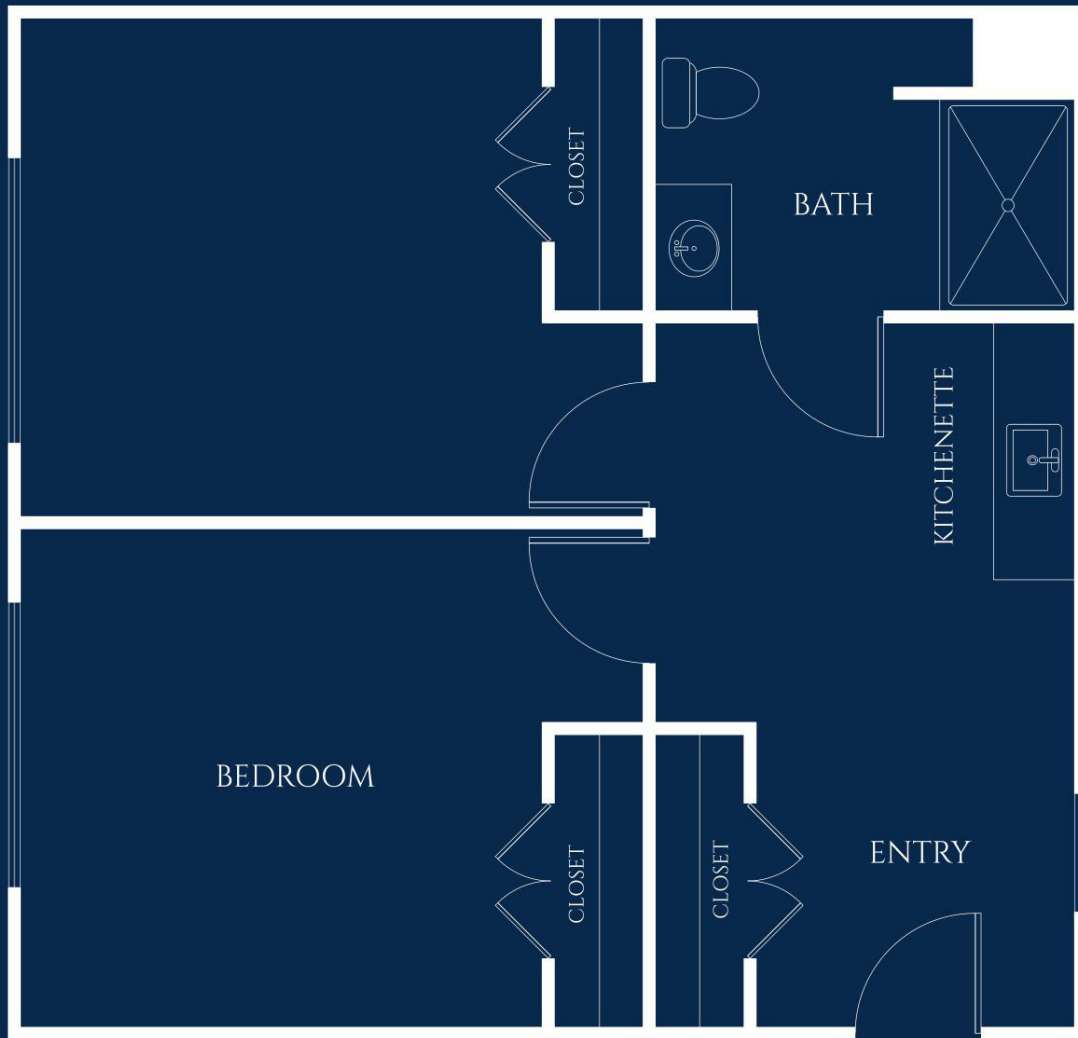

Wisteria

TWO ROOM SUITE
STARTING AT 573 SQ. FT.

Floor plan style and size may vary.

IVY PARK
at Woodland Hills