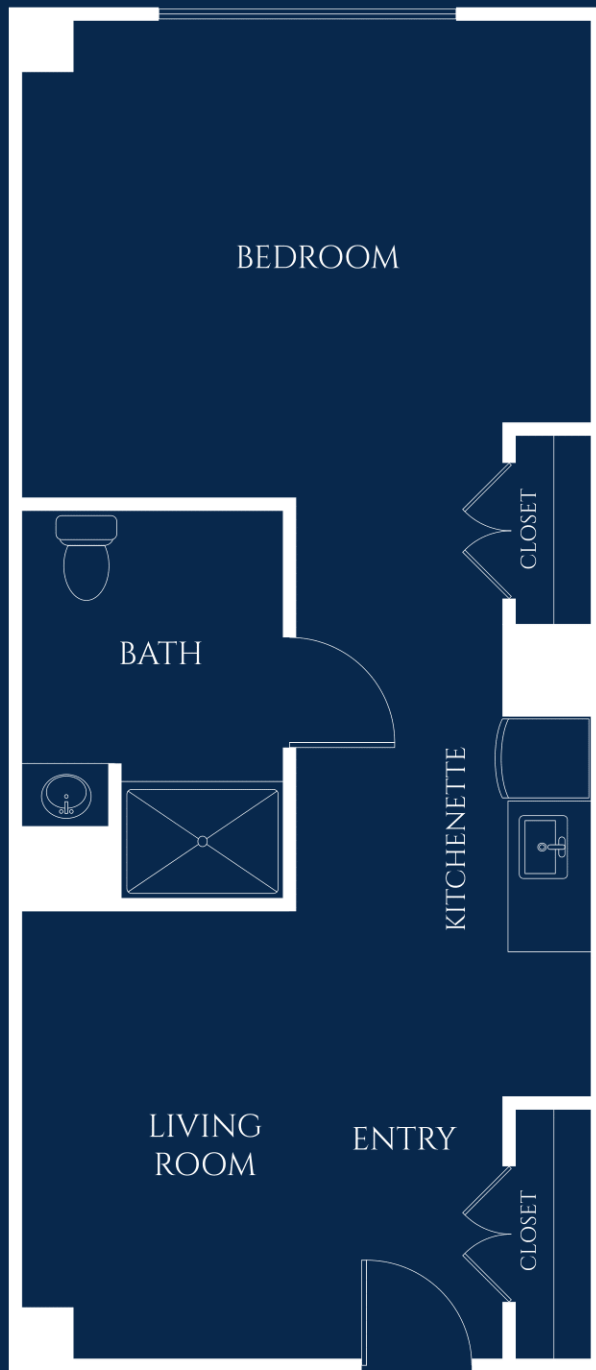

Magnolia

OPEN ONE BEDROOM
STARTING AT 418 SQ. FT.

IVY PARK
at Wood Ranch

Floor plan style and size may vary.