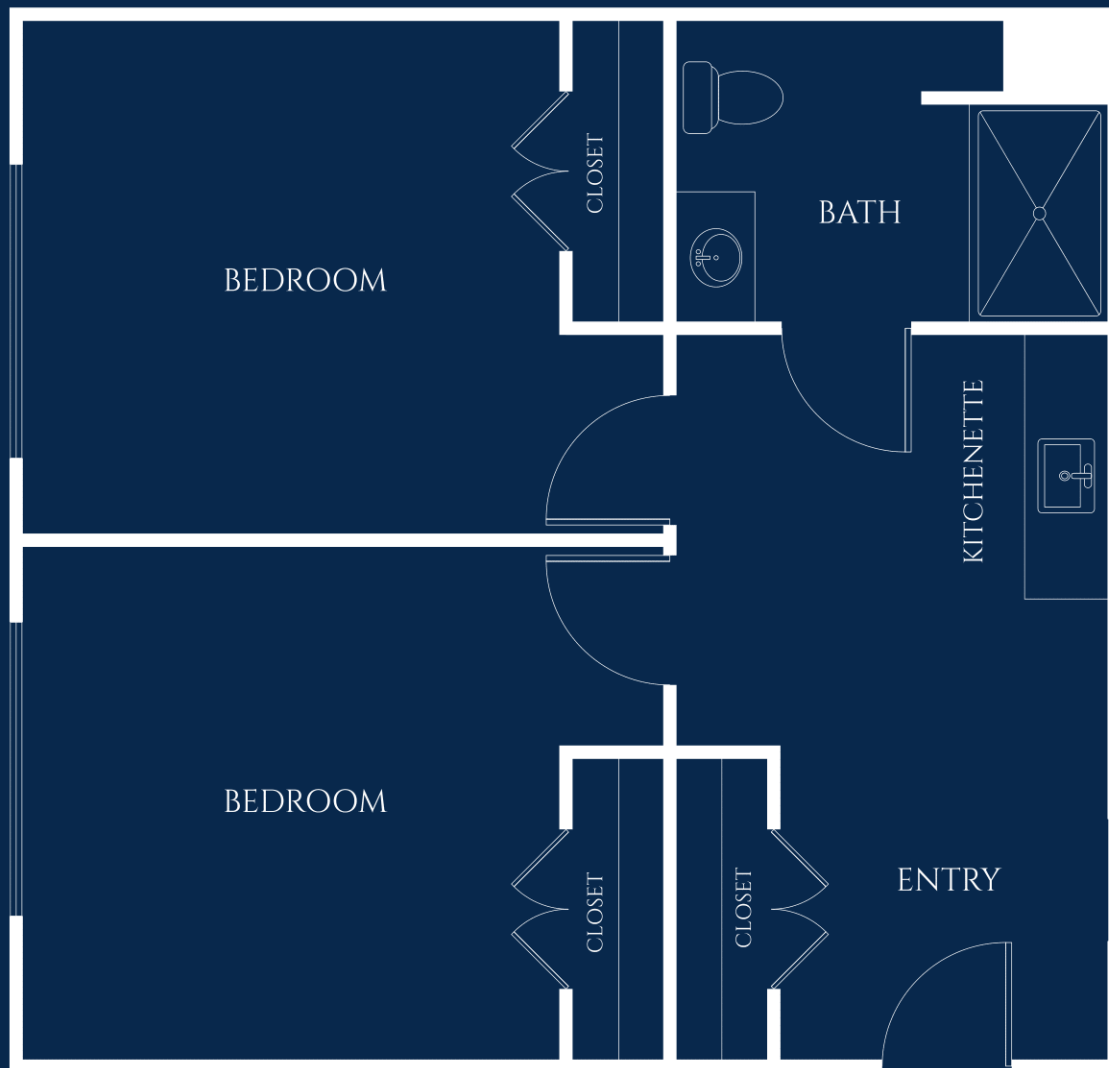

Wisteria

TWO BEDROOM
STARTING AT 573 SQ. FT.

IVY PARK
at Wood Ranch

Floor plan style and size may vary.