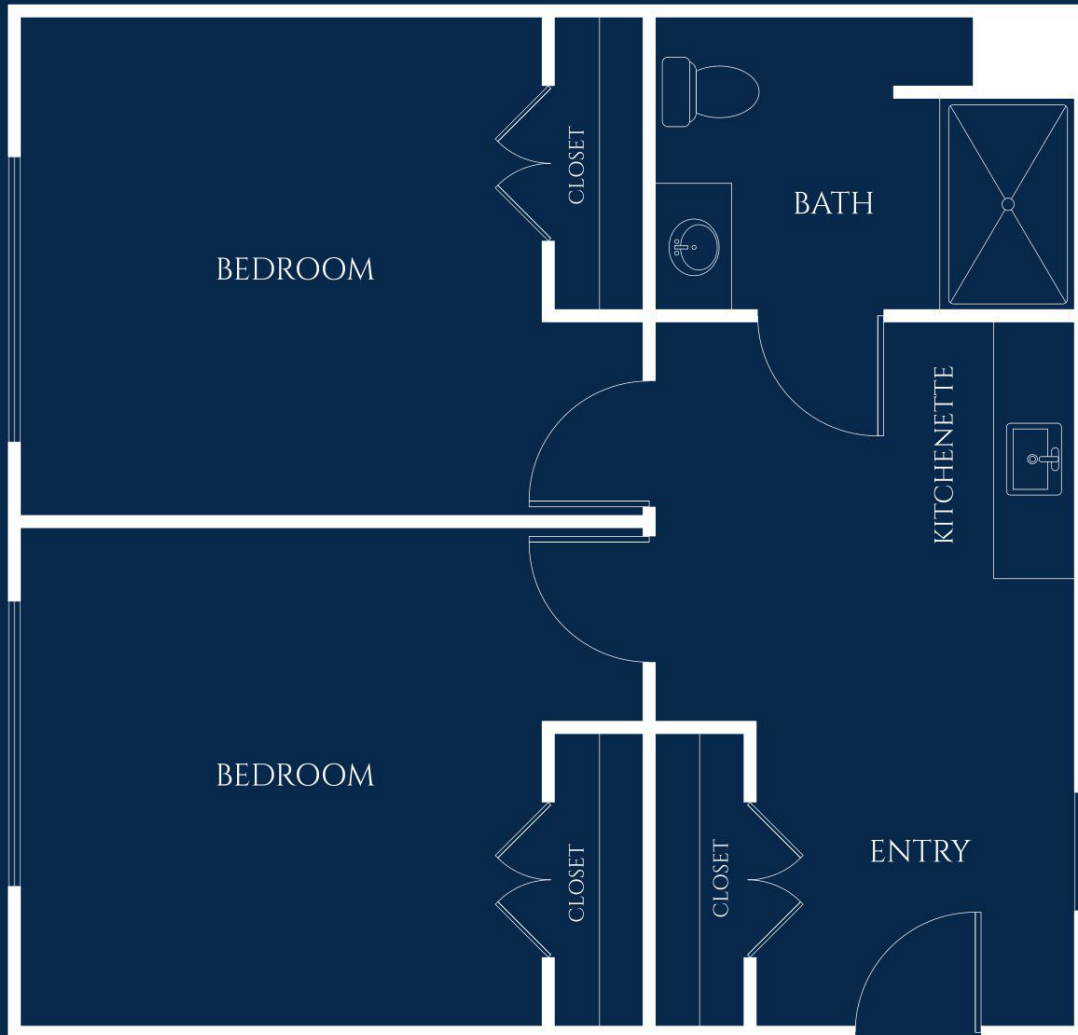

Olive

EVERGREEN MEMORY CARE

COMPANION SUITE

STARTING AT 531 SQ. FT.

Floor plan style and size may vary.

IVY PARK
at Wood Ranch