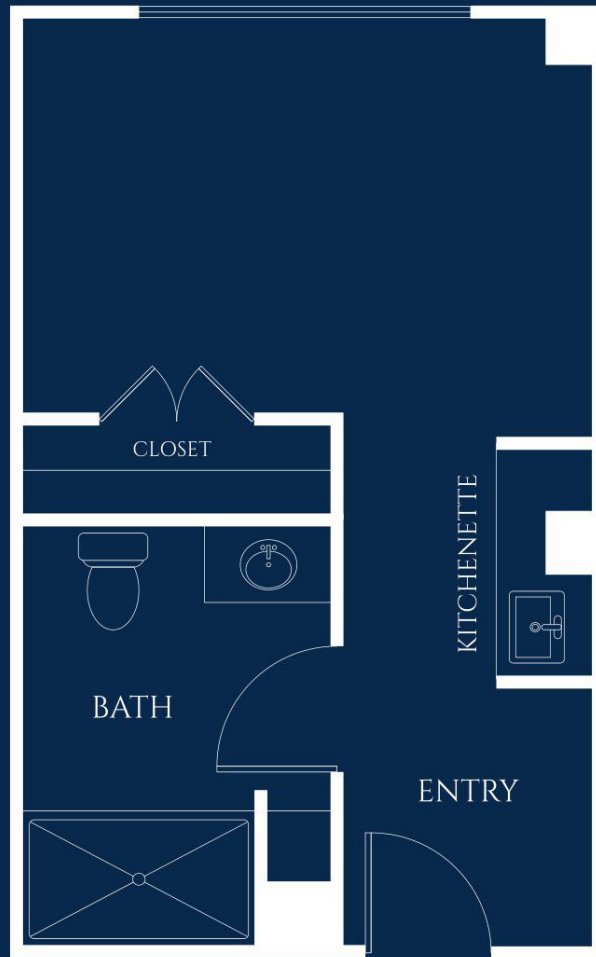

# *Freesia*

## STUDIO

STARTING AT 306 SQ. FT.

Floor plan style and size may vary.

**IVY PARK**  
*at Wood Ranch*